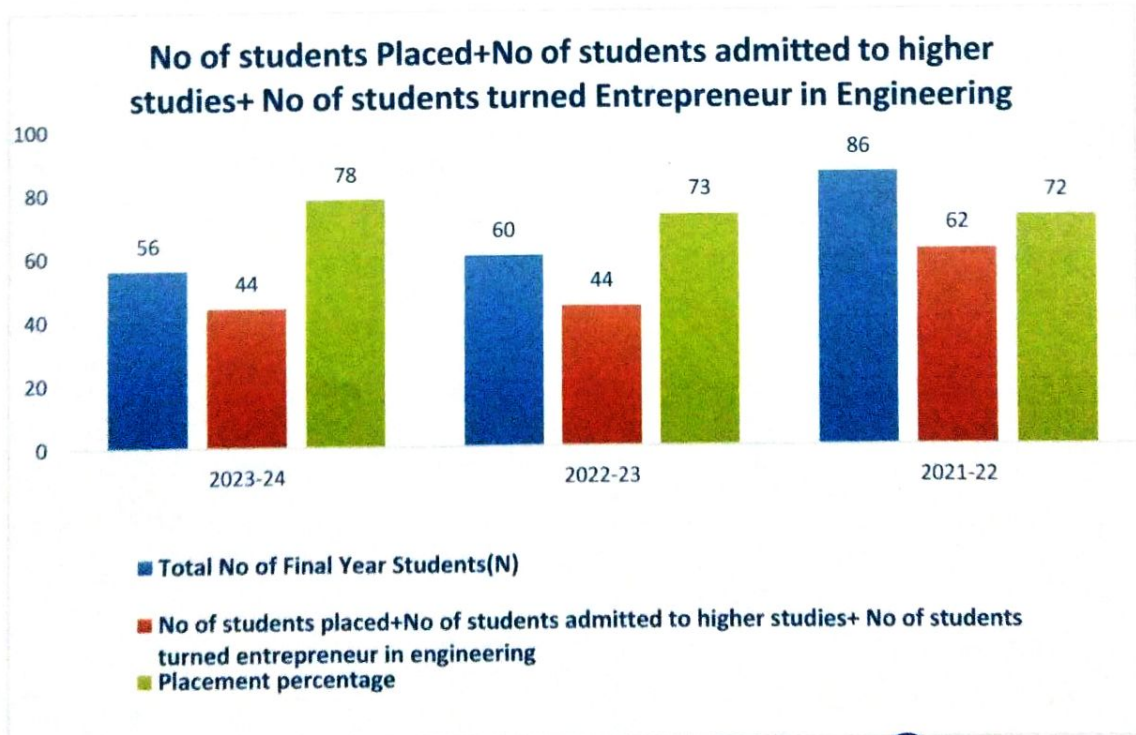

No of students placed / higher studies / Entrepreneur for last 3 years

	2023-24	2022-23	2021-22
Total No of Final Year Students(N)	56	60	86
No of students placed in the companies or government sector(X)	41	43	59
No of students admitted to higher studies with valid qualifying scores(GATE or equivalent State or National Level tests, GRE, GMAT etc.) (Y)	3	0	3
No of students turned entrepreneur in engineering/technology (Z)	0	1	0
TOTAL(X+Y+Z)	44	44	62
(X+Y+Z)/N /Placement Percentage %.	78	73	72
Average placement percentage	74.25		